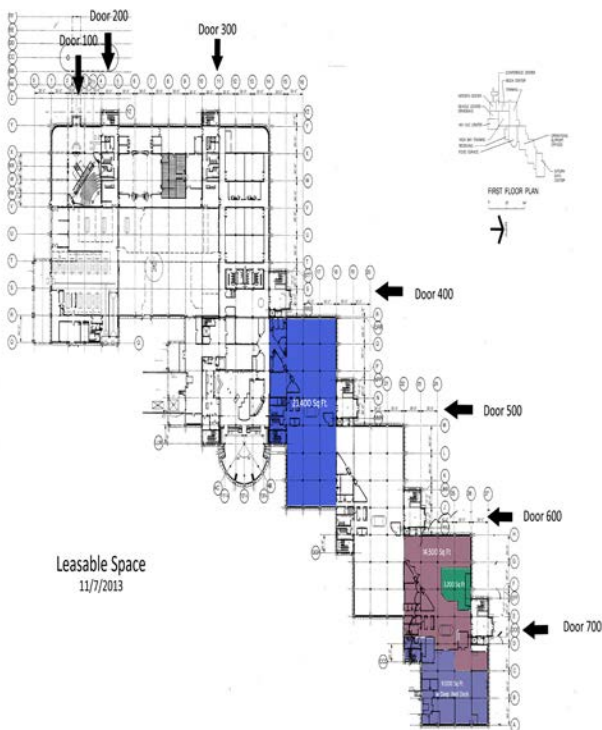

Property Location Map

NORTHFIELD OFFICE SPACE SPRING HILL, TENNESSEE

Columbia | Mt. Pleasant | Spring Hill

MAURY COUNTY

Chamber & Economic Alliance

- Additional Information:**
- Address: 5000 Northfield Lane, Spring Hill, TN 37174
 - Approximately 70,000 SF of available Office Space
 - Designated Parking Reserved
 - Located in Top Five Fastest Growing Areas of TN
 - Within 45 minute drive time of Nashville Airport
 - 100 Seat Auditorium
 - 300 Seat Multi-Purpose Room / Conference Center
 - Nationally Recognized Training Facility
 - 250 Seat Cafeteria w/ Full Commercial Kitchen

FLOOR PLAN

LEASABLE SPACE

Columbia | Mt. Pleasant | Spring Hill
MAURY COUNTY
Chamber & Economic Alliance

Columbia | Mt. Pleasant | Spring Hill

MAURY COUNTY

Chamber & Economic Alliance

FACILITY PHOTOS

FACILITY PHOTOS