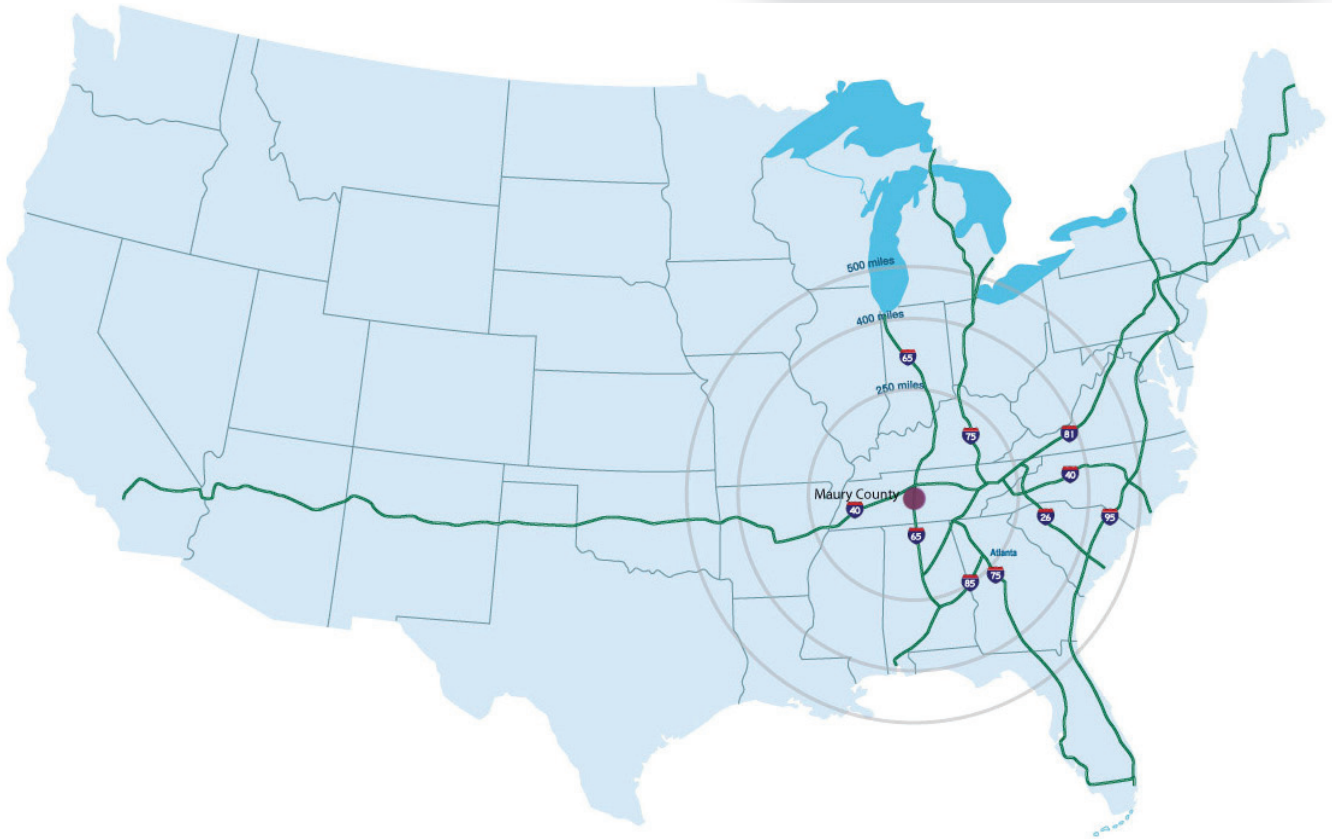

Travis Groth • tgroth@mauryalliance.com
106 West Sixth Street • Columbia TN 38402

ph 931-388-2155 • fx 931-380-0335 • www.MauryAlliance.com

COMMUNITY LOCATION

MAURY COUNTY

Columbia | Mt. Pleasant | Spring Hill
MAURY COUNTY
Chamber & Economic Alliance

Columbia | Mt. Pleasant | Spring Hill

MAURY COUNTY

Chamber & Economic Alliance

MAURY COUNTY, TN OVERVIEW

TRANSPORTATION

- Located on Interstate 65 and U.S. Highways 412, 43, and 31
- 40 Miles to Interstate 40
- 28 Miles to Interstate 24
- Nashville International Airport - 40 miles
- Maury County Regional Airport - 6000 ft. runway
- Port of Nashville - 40 miles
- Port of Florence - 76 miles
- Rail- CSX, TN Southern

LOCATION

- 30 miles south of Nashville on I 65
- Within 4 hours drive of
 - Memphis, TN - Huntsville, AL
 - Atlanta, GA - Birmingham, AL
 - Louisville, KY - Chattanooga, TN
 - Lexington, KY

WORKFORCE

- 36,200 available workers in Maury County
- 102,000 available in labor market area
- Great pipeline of skilled workers
 - Higher education within Nashville MSA
 - 21 accredited four-year institutions
 - 13,858 graduates
 - 85 Mechanical Engineering graduates
 - 128 Electrical, Electronics, & Communications Engineering graduates
 - 5 community colleges
 - 2,138 graduates
 - 68 Electrical, Electronics, & Communications Engineering graduates
 - 7 vocational and technical schools
 - 1,770 graduates
 - 39 Electrical, Electronics, & Communications Engineering graduates