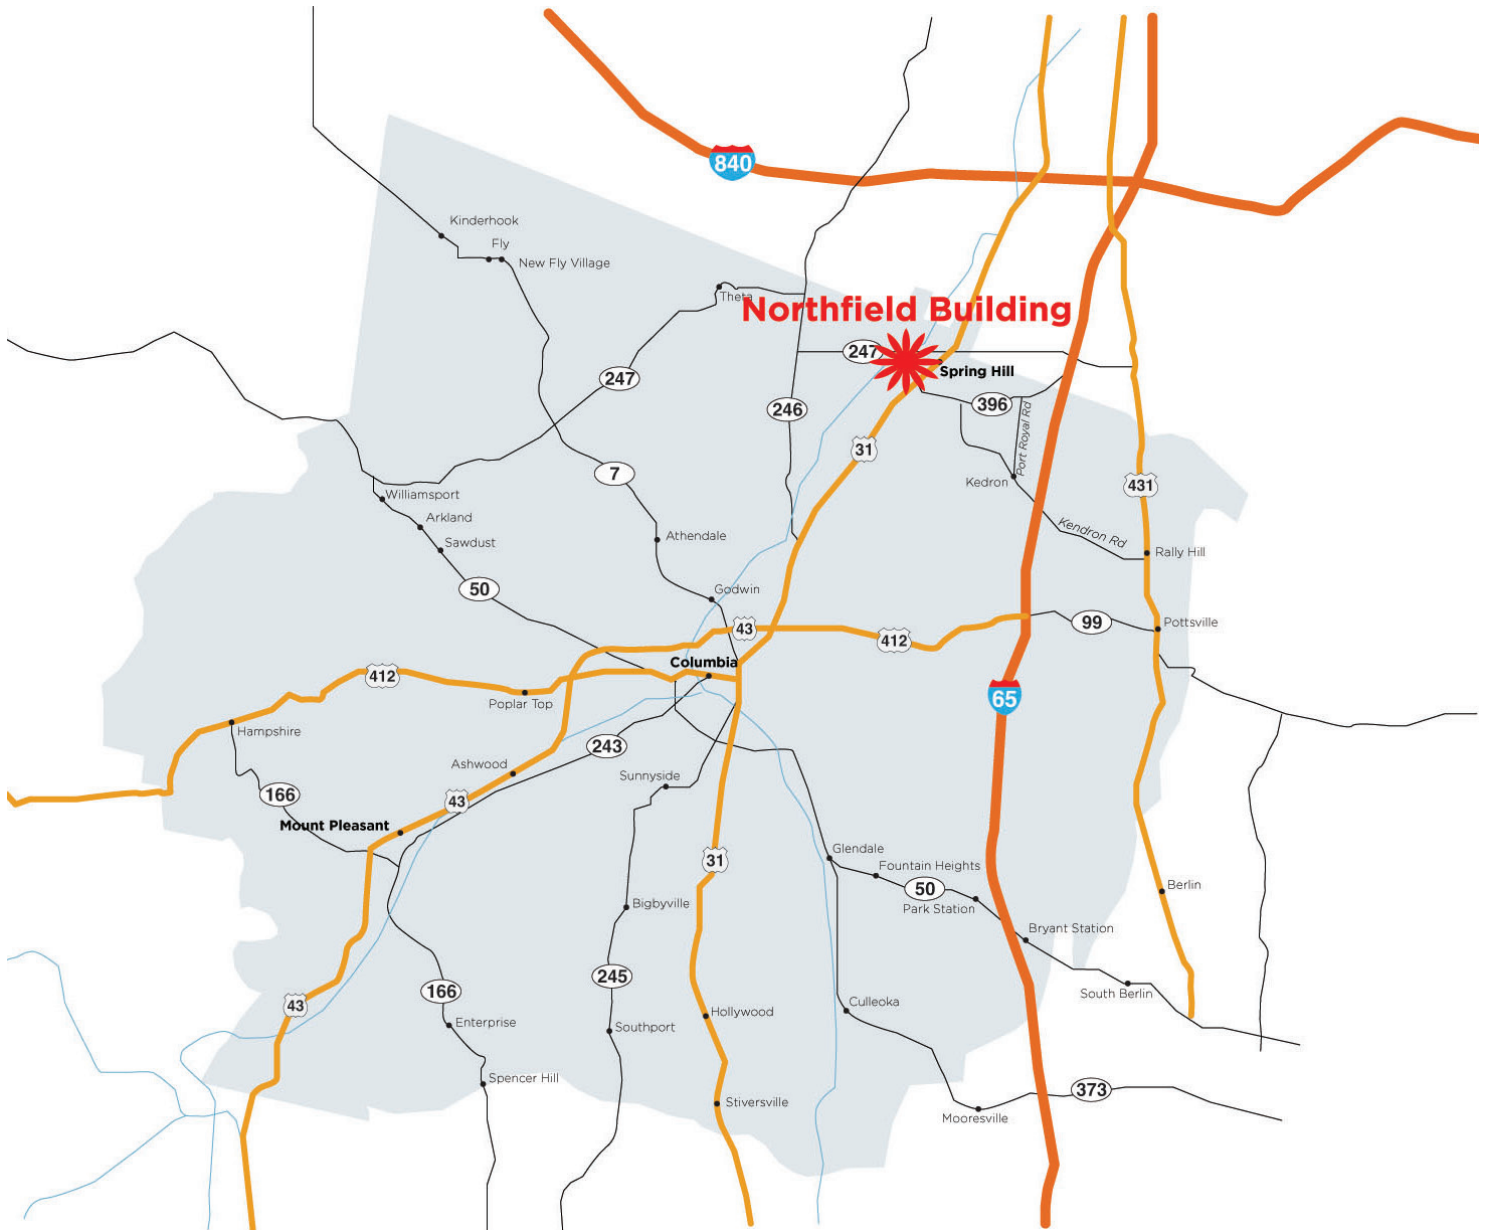

Property Location Map