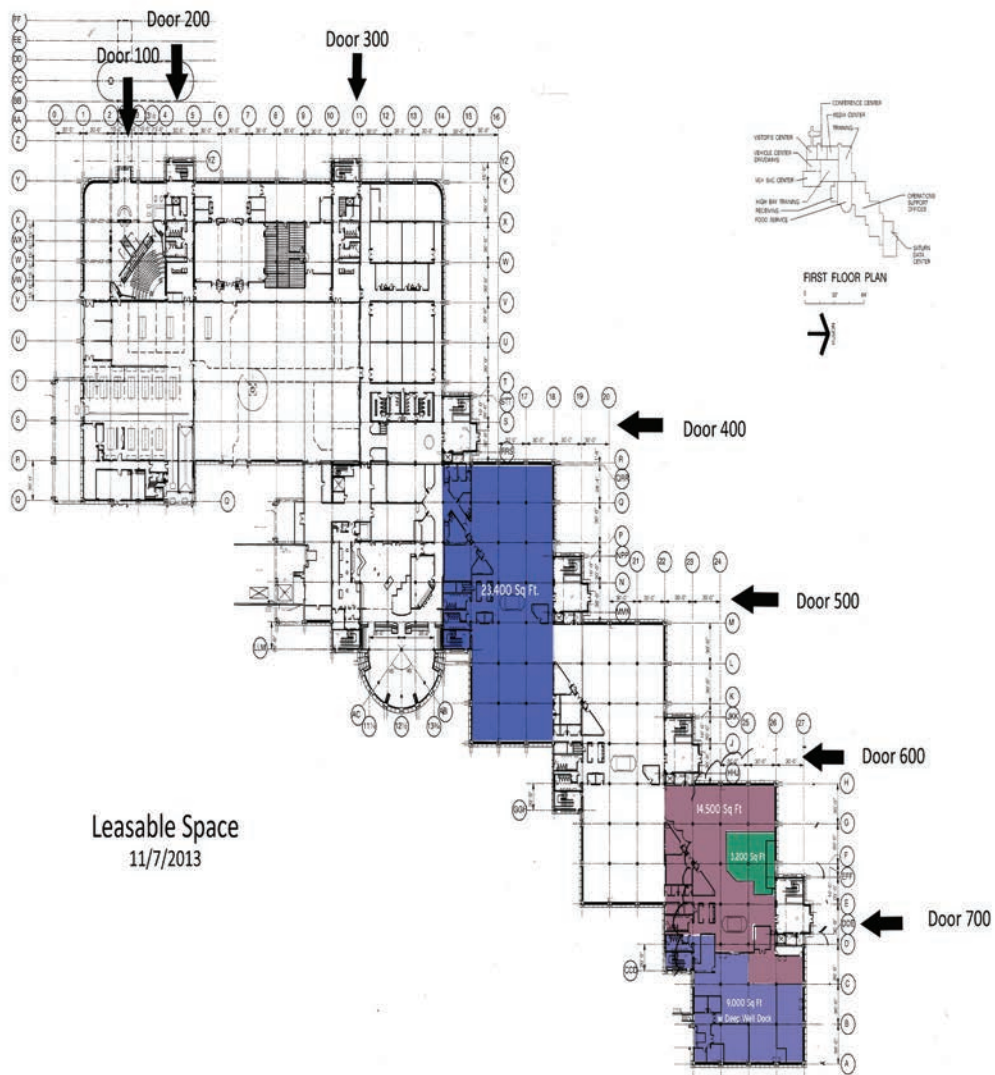

Property Location Map

NORTHFIELD OFFICE SPACE SPRING HILL, TENNESSEE

Columbia | Mt. Pleasant | Spring Hill

MAURY COUNTY

Chamber & Economic Alliance

- Additional Information:**
- Address: 5000 Northfield Lane, Spring Hill, TN 37174
 - Approximately 70,000 SF of available Office Space
 - Designated Parking Reserved
 - Located in Top Five Fastest Growing Areas of TN
 - Within 45 minute drive time of Nashville Airport
 - 100 Seat Auditorium
 - 300 Seat Multi-Purpose Room / Conference Center
 - Nationally Recognized Training Facility
 - 250 Seat Cafeteria w/ Full Commercial Kitchen

FLOOR PLAN

LEASABLE SPACE

Columbia | Mt. Pleasant | Spring Hill
MAURY COUNTY
Chamber & Economic Alliance

Columbia | Mt. Pleasant | Spring Hill

MAURY COUNTY

Chamber & Economic Alliance

FACILITY PHOTOS

FACILITY PHOTOS