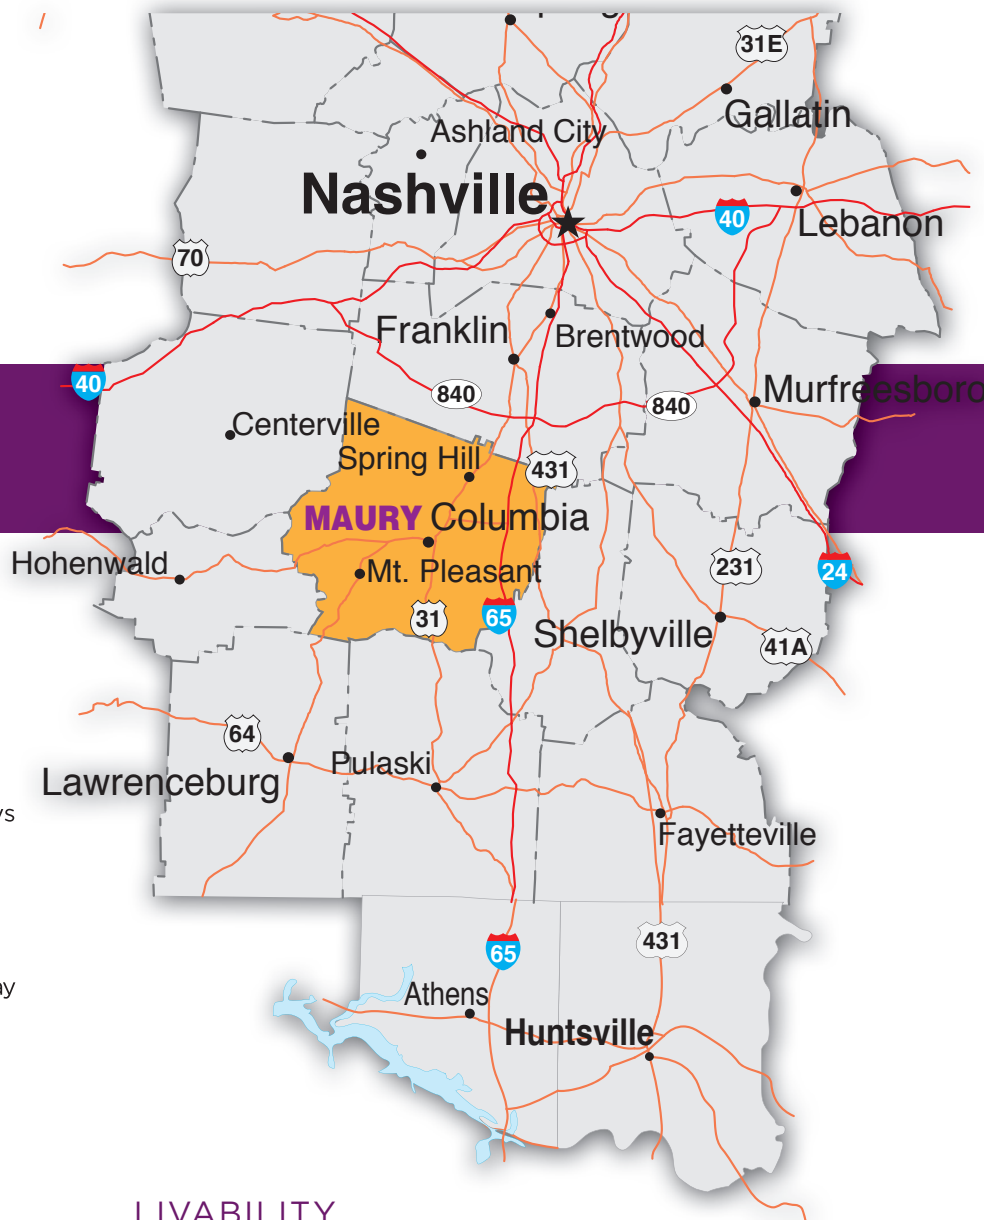

Columbia | Mt. Pleasant | Spring Hill

MAURY COUNTY

Chamber & Economic Alliance

MAURY COUNTY, TN OVERVIEW

TRANSPORTATION

- Located on Interstate 65 and U.S. Highways 412, 43, and 31
- 40 Miles to Interstate 40
- 28 Miles to Interstate 24
- Nashville International Airport - 40 miles
- Maury County Regional Airport - 6000 ft. runway
- Port of Nashville - 40 miles
- Port of Florence - 76 miles
- Rail- CSX, TN Southern

LOCATION

- 30 miles south of Nashville on I 65
- Within 4 hours drive of
 - Memphis, TN - Huntsville, AL
 - Atlanta, GA - Birmingham, AL
 - Louisville, KY - Chattanooga, TN
 - Lexington, KY

WORKFORCE

- 36,200 available workers in Maury County
- 102,000 available in labor market area
- Great pipeline of skilled workers
 - Higher education within Nashville MSA
 - 21 accredited four-year institutions
 - 13,858 graduates
 - 85 Mechanical Engineering graduates
 - 128 Electrical, Electronics, & Communications Engineering graduates
 - 5 community colleges
 - 2,138 graduates
 - 68 Electrical, Electronics, & Communications Engineering graduates
 - 7 vocational and technical schools
 - 1,770 graduates
 - 39 Electrical, Electronics, & Communications Engineering graduates

LIVABILITY

- 4th Fastest Growing County in Tennessee (2013)
- Average Cost of Living Index 84
- Nashville ranked one of the Top 50 “adventure towns” by National Geographic
- Columbia and Spring Hill were ranked in the Top Ten Most Business Friendly cities in Tennessee by Tennessee Center for Policy Research, 2010
- Maury County ranked one of the “Best Places to Live” by Livability.com
- Maury County Park offers over 240 acres of natural recreation
- Stillhouse Hollow Falls, 75 foot cascading waterfall
- Maury Regional Medical Center ranked in Reuters Top 100
- County population of 80,956