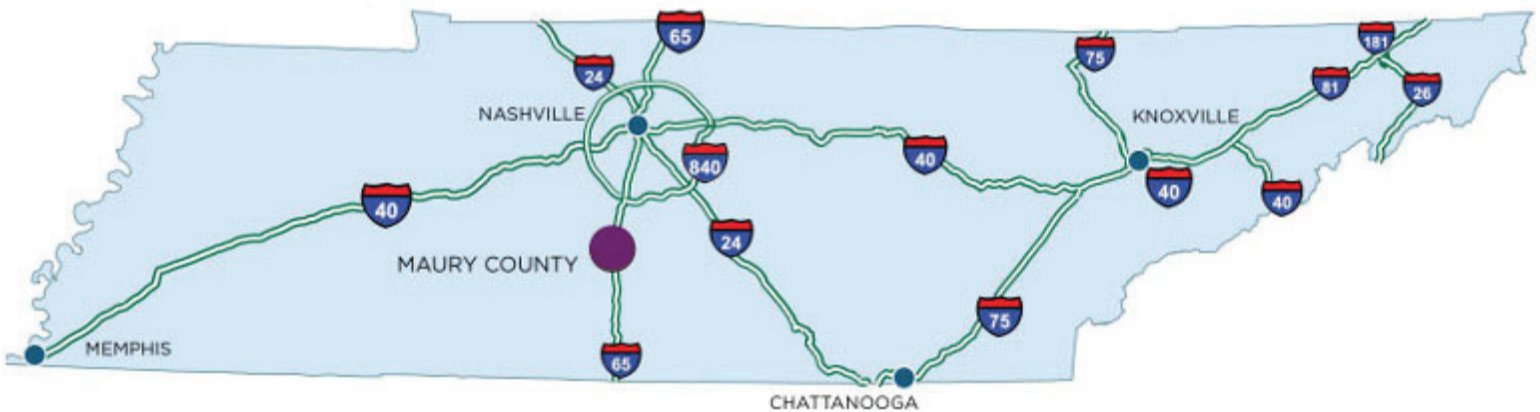

Travis Groth • tgroth@mauryalliance.com
106 West Sixth Street • Columbia TN 38402

ph 931-388-2155 • fx 931-380-0335 • www.MauryAlliance.com

COMMUNITY LOCATION

MAURY COUNTY

Columbia | Mt. Pleasant | Spring Hill
MAURY COUNTY
Chamber & Economic Alliance

Columbia | Mt. Pleasant | Spring Hill

MAURY COUNTY

Chamber & Economic Alliance

MAURY COUNTY, TN OVERVIEW

TRANSPORTATION

- Located on Interstate 65 and U.S. Highways 412, 43, and 31
- 40 Miles to Interstate 40
- 28 Miles to Interstate 24
- Nashville International Airport - 40 miles
- Maury County Regional Airport - 6000 ft. runway
- Port of Nashville - 40 miles
- Port of Florence - 76 miles
- Rail- CSX, TN Southern

LOCATION

- 30 miles south of Nashville on I 65
- Within 4 hours drive of
 - Memphis, TN - Huntsville, AL
 - Atlanta, GA - Birmingham, AL
 - Louisville, KY - Chattanooga, TN
 - Lexington, KY

WORKFORCE

- 36,200 available workers in Maury County
- 102,000 available in labor market area
- Great pipeline of skilled workers
 - Higher education within Nashville MSA
 - 21 accredited four-year institutions
 - 13,858 graduates
 - 85 Mechanical Engineering graduates
 - 128 Electrical, Electronics, & Communications Engineering graduates
 - 5 community colleges
 - 2,138 graduates
 - 68 Electrical, Electronics, & Communications Engineering graduates
 - 7 vocational and technical schools
 - 1,770 graduates
 - 39 Electrical, Electronics, & Communications Engineering graduates